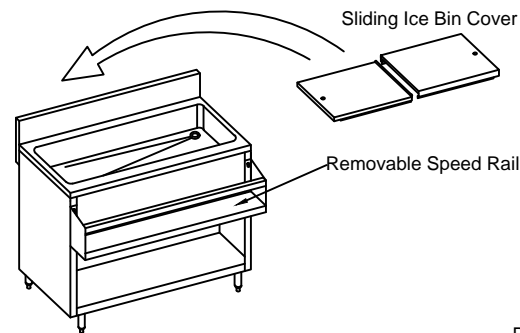

FRONT ELEVATION

SIDE VIEW

- 18 GA. 304 stainless steel construction.
- STS Leg and STS feet.
- Drain Basket Included.

DETAIL "A"

PLAN VIEW

ISOMETRIC

Perforated Bottom

DRAWIN FOR :	MAT. TOP : 18GA. 304 S/S. BASE :	DATE	REVISIONS	<h1>Tarrison Products Ltd.</h1>
REF. NO :	REQ'D/ITEM :			
ITEM NAME : Cocktail Unit with Cover No Sink	DATE : Sep/ 05/ 2020			
PROD. NO. : TA-CMU36NCR	BY :			
SCALE: 1/2" =1'-0"	CHECKED BY :			