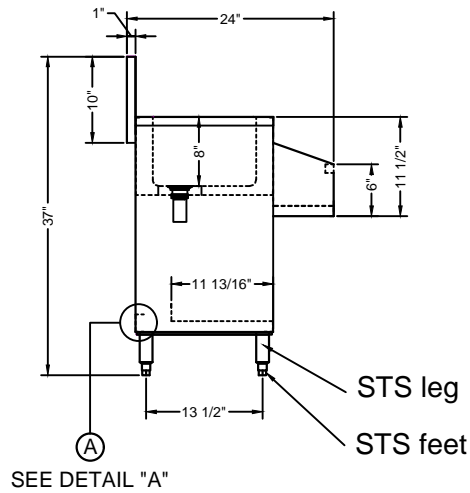

FRONT ELEVATION

SIDE VIEW

- 18 GA. 304 stainless steel construction.
- STS Leg and STS feet.
- Drain Basket Included.

DETAIL "A"

PLAN VIEW

ISOMETRIC

Perforated Bottom

DRAWIN FOR :	MAT. TOP : 18GA. 304 S/S. BASE :	DATE	REVISIONS	<h1>Tarrison Products Ltd.</h1>
REF. NO :	REQ'D/ITEM :			
ITEM NAME : Cocktail Unit with Cover No Sink	DATE : Sep/ 05/ 2020			
PROD. NO. : TA-CMU36NCR	BY :			
SCALE: 1/2" =1'-0"	CHECKED BY :			