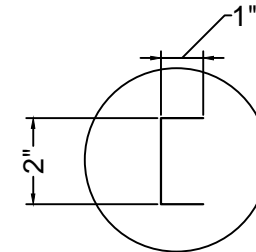

FRONT ELEVATION

SIDE VIEW

- 18 GA. 304 stainless steel construction.
- STS Leg and STS feet.
- Drain Basket Included.

DETAIL "A"

PLAN VIEW

ISOMETRIC

Perforated Bottom

DRAWIN FOR :	MAT. TOP : 18GA. 304 S/S. BASE :	DATE	REVISIONS	<h1>Tarrison Products Ltd.</h1>
REF. NO :	REQ'D/ITEM :			
ITEM NAME : Cocktail Unit with Cover No Sink	DATE : Sep/ 05/ 2020			
PROD. NO. : TA-CMU36NCR	BY :			
SCALE: 1/2" =1'-0"	CHECKED BY :			