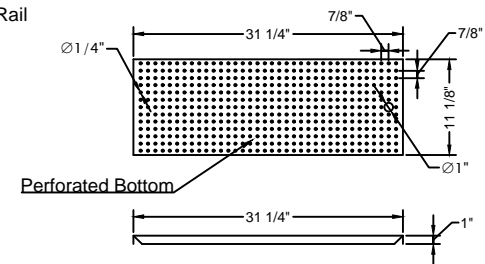

FRONT ELEVATION

SIDE VIEW

- 18 GA. 304 stainless steel construction.
- STS Leg and STS feet.
- Drain Basket Included.

DETAIL "A"

PLAN VIEW

ISOMETRIC

Perforated Bottom

DRAWIN FOR :	MAT. TOP : 18GA. 304 S/S. BASE :	DATE	REVISIONS	<h1>Tarrison Products Ltd.</h1>
REF. NO :	REQ'D/ITEM :			
ITEM NAME : Cocktail Unit with Cover No Sink	DATE : Sep/ 05/ 2020			
PROD. NO. : TA-CMU36NCR	BY :			
SCALE: 1/2" =1'-0"	CHECKED BY :			