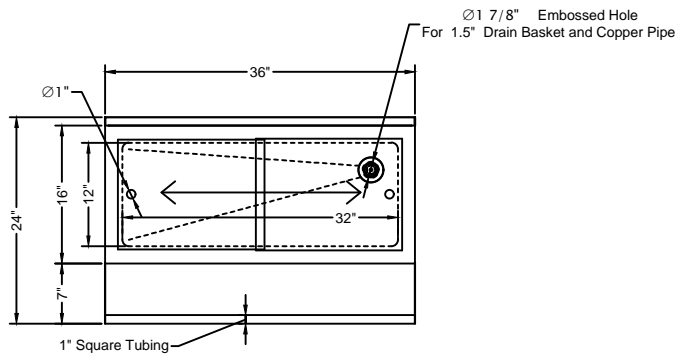

FRONT ELEVATION

SIDE VIEW

- 18 GA. 304 stainless steel construction.
- STS Leg and STS feet.
- Drain Basket Included.

DETAIL "A"

PLAN VIEW

ISOMETRIC

Perforated Bottom

DRAWIN FOR :	MAT. TOP : 18GA. 304 S/S. BASE :	DATE	REVISIONS	<h1>Tarrison Products Ltd.</h1>
REF. NO :	REQ'D/ITEM :			
ITEM NAME : Cocktail Unit with Cover No Sink	DATE : Sep/ 05/ 2020			
PROD. NO. : TA-CMU36NCR	BY :			
SCALE: 1/2" =1'-0"	CHECKED BY :			